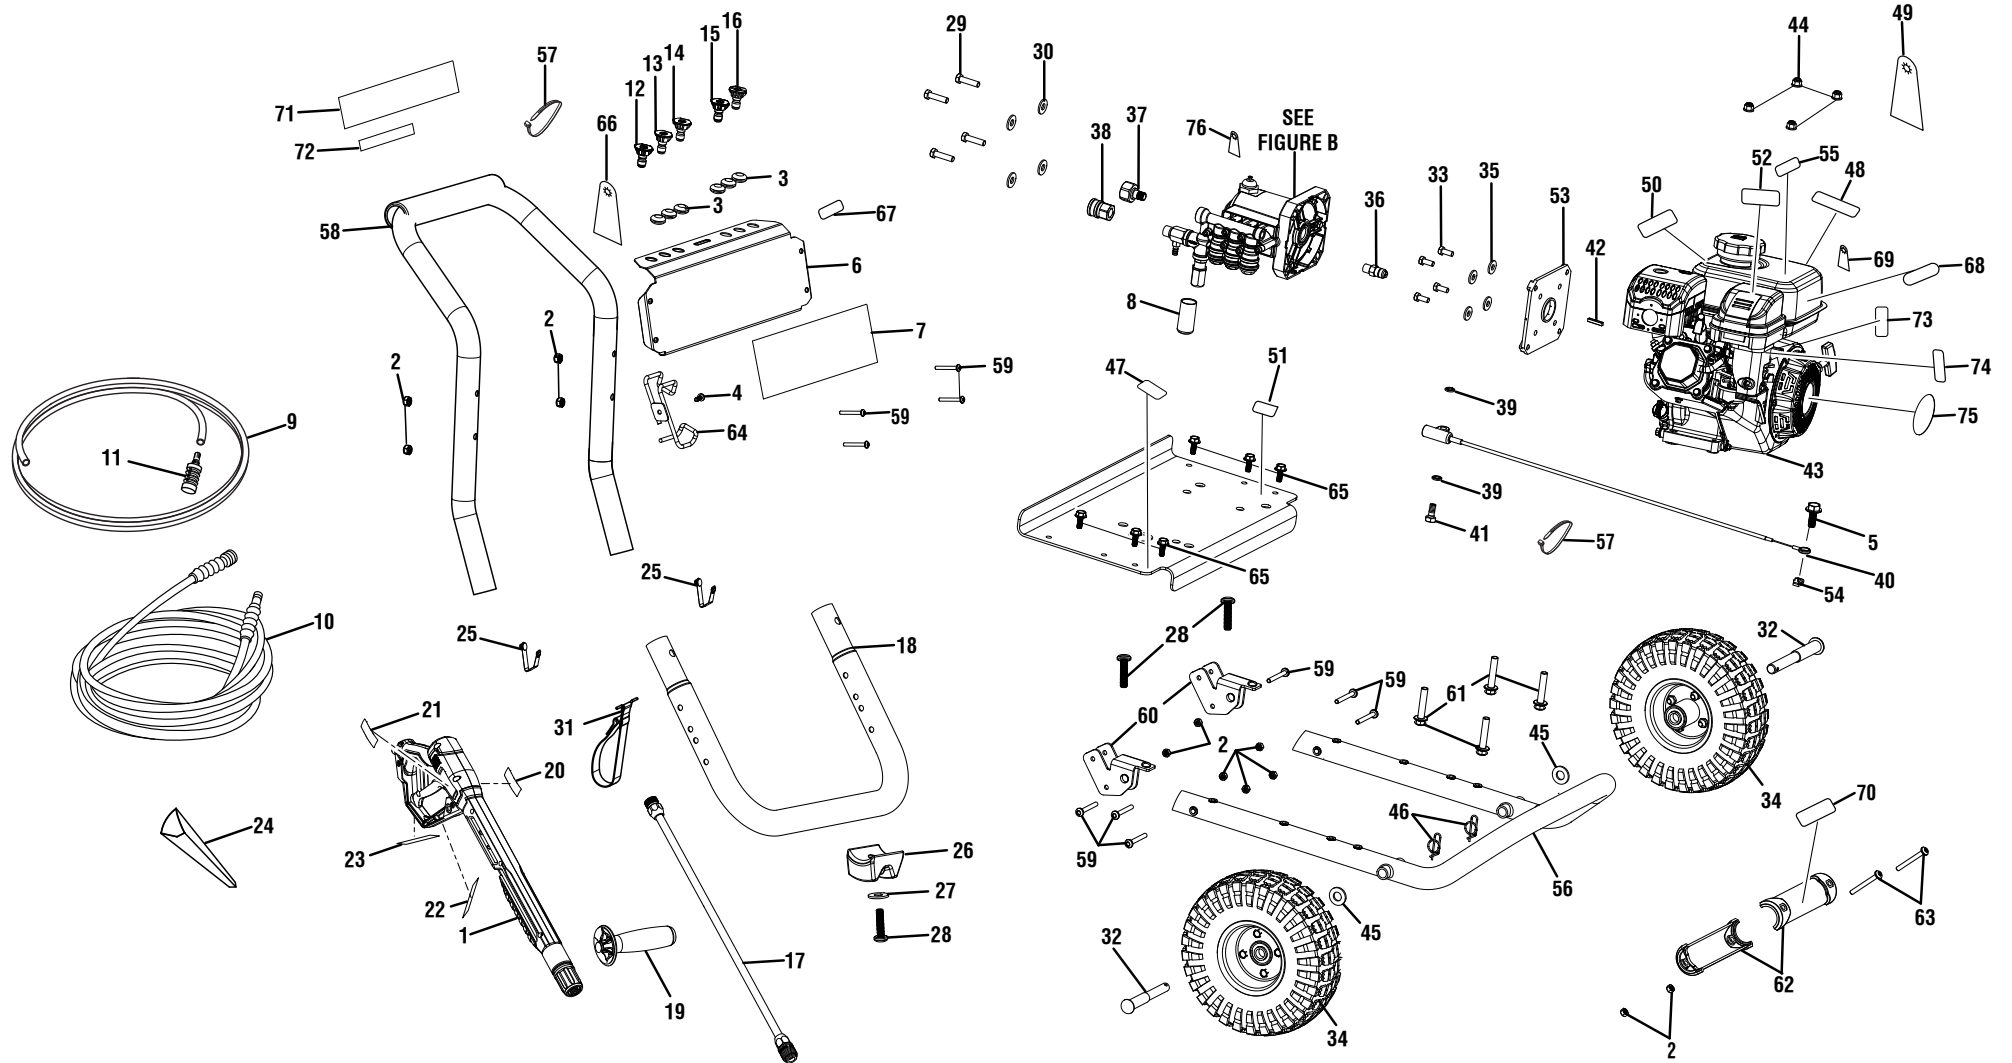

RIDGID
Lavadora de Presión de Gasolina
Artículo No. RD80955
Fabricación No. 090079244
Lista de piezas de repuesto

FIGURE A

RD80955 Gasoline Pressure Washer

KEYP/N	DESCRIPTION	QTY	KEYP/N	DESCRIPTION	QTY	KEYP/N	DESCRIPTION	QTY
1	308760037 Trigger Handle Assembly (Inc. Key Nos. 19-20, 22-23).....	1	26	561307007 Wear Pad	1	54	524014001 Cable Clamp	1
2	678610006 Lock Nut (M6)	12	27	638128004 Washer (1/4 in.)	1	55	941613004 Pressure Release Label	1
3	561383004 Rubber Grommets	6	28	660224009 Screw (M6 x 25 mm, T30 Torx Hd.) ...	3	56	308471049 Main Frame Assembly (Inc. Key Nos. 2, 28 & 59-60).....	1
4	660224013 Screw (M6 X16 mm, Phillips Pan Hd.)	1	29	661558001 Bolt (3/8-16 x 1-3/8 in., Hex Hd.).....	4	57	900333015 Wire Tie	2
5	660938003 Bolt (M5 x 20 mm)	1	30	638386002 Washer (3/8 in.)	4	58	308638054 Handle Assembly	1
6	638671010 Metal Performance Panel & Nozzle Holder	1	31	308350001 Hose Storage Strap	1	59	661503015 Bolt (M6 X 48 mm, T30 Torx Hd.) ...	10
7	940779115 Performance Label	1	32	620598002 Axle	2	60	638578002 Connector	2
8	570410002 Pump Unloader Cap	1	33	661557001 Bolt (5/16-24 x 3/4 in., Hex Hd.).....	4	61	660764002 Bolt (M8 x 1.25 x 40 mm, Flange Hd.)	4
9	561399003 Injection Hose	1	34	308451057 Wheel	2	62	522951001 Lower Frame Cover	2
10	308835037 High Pressure Hose (30 ft.)	1	35	638675002 Washer (5/16 in.)	4	63	661834002 Screw (M6 x 55 mm, T30 Torx Hd.) ..	2
11	308103015 Injection Hose Filter	1	36	678169004 Thermal Release Valve	1	64	638701029 Wand Holder	1
12	308697013 0 Deg Nozzle	1	37	308692003 Garden Hose Coupler w/Filter	1	65	661505020 Bolt (M6 x 16 mm, Flange Hd.)	6
13	308698013 15 Deg Nozzle	1	38	308661004 Quick Disconnect (Female)	1	66	961039006 Nozzle Hang Tag	1
14	308699013 25 Deg Nozzle	1	39	310928001 Seal	2	67	940378015 Extra Nozzle Label	1
15	308706011 Soap Nozzle	1	40	310437017 Idle Down Assembly	1	68	940639011 Idle Down Label	1
16	308700013 40 Deg Nozzle	1	41	660971005 Idle Down Bolt (M10 x 1.5 mm, Banjo)	1	69	940889002 Oil Dipstick Hang Tag	1
17	308494004 Spray Wand	1	42	678791006 Output Shaft Key (35 mm)	1	70	940705227 Logo Label	1
18	308774002 Rear Frame Assembly (Inc. Key Nos. 25-28)	1	43	** "Ridgid 212cc" Horizontal Engine ...	1	71	940917272 Quick Start Label	1
19	521830002 Auxiliary Handle Assembly	1	44	678774002 Lock Nut (M8 x 1.25)	4	72	941486013 Inquires Label	1
20	940654061 Trigger Handle Warning Label	1	45	638275002 Washer (1/2 in.)	2	73	940698034 On/Off Label	1
21	940726009 Trigger Handle Label	1	46	678899001 Hitch Pin	2	74	940647112 Choke & Fuel Label	1
22	941749001 Trigger Handle Max Pressure Label	1	47	940947003 Combustion Warning Label	1	75	940633042 Recoil Housing Label	1
23	940654058 Trigger Handle Warning Label	1	48	940894004 Danger Label	1	76	940971084 Vent Cap Hang Tag	1
24	519314001 Funnel	1	49	940473012 Notice Hang Tag	1	Not Shown:		
25	308421004 Lock Button w/Spring Clip	2	50	940872003 E-85 Label	1	*	Oil (SAE 30 or SAE 10W30)	
			51	940871010 Check Oil Label	1	991000226	Operator's Manual	
			52	940680027 Hot Muffler Label	1	991000227	Quick Reference Guide	
			53	638642001 Pump Flange	1			